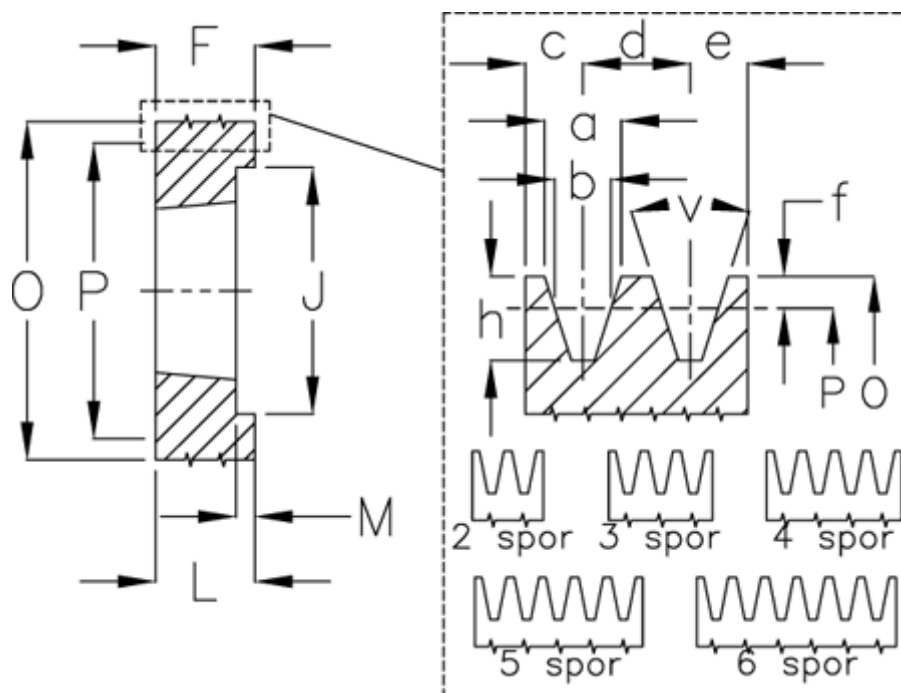

Article number: 604110011805

Description: V-belt pulley SPA 118/5 TL2012

Measures

a	= 12.7	For bush	= 2012	P	= 118
b	= 11.0	h	= 13.8	Type	= SPA
Bush ζ max	= 50	J	= 84	v	= 34 degrees
c	= 10.0	K	= -		
d	= 15	L	= 32		
e	= 10.0	m	= 48.0		
f	= 2.8	Number of ribs	= 5		
F	= 80	O	= 123.5		